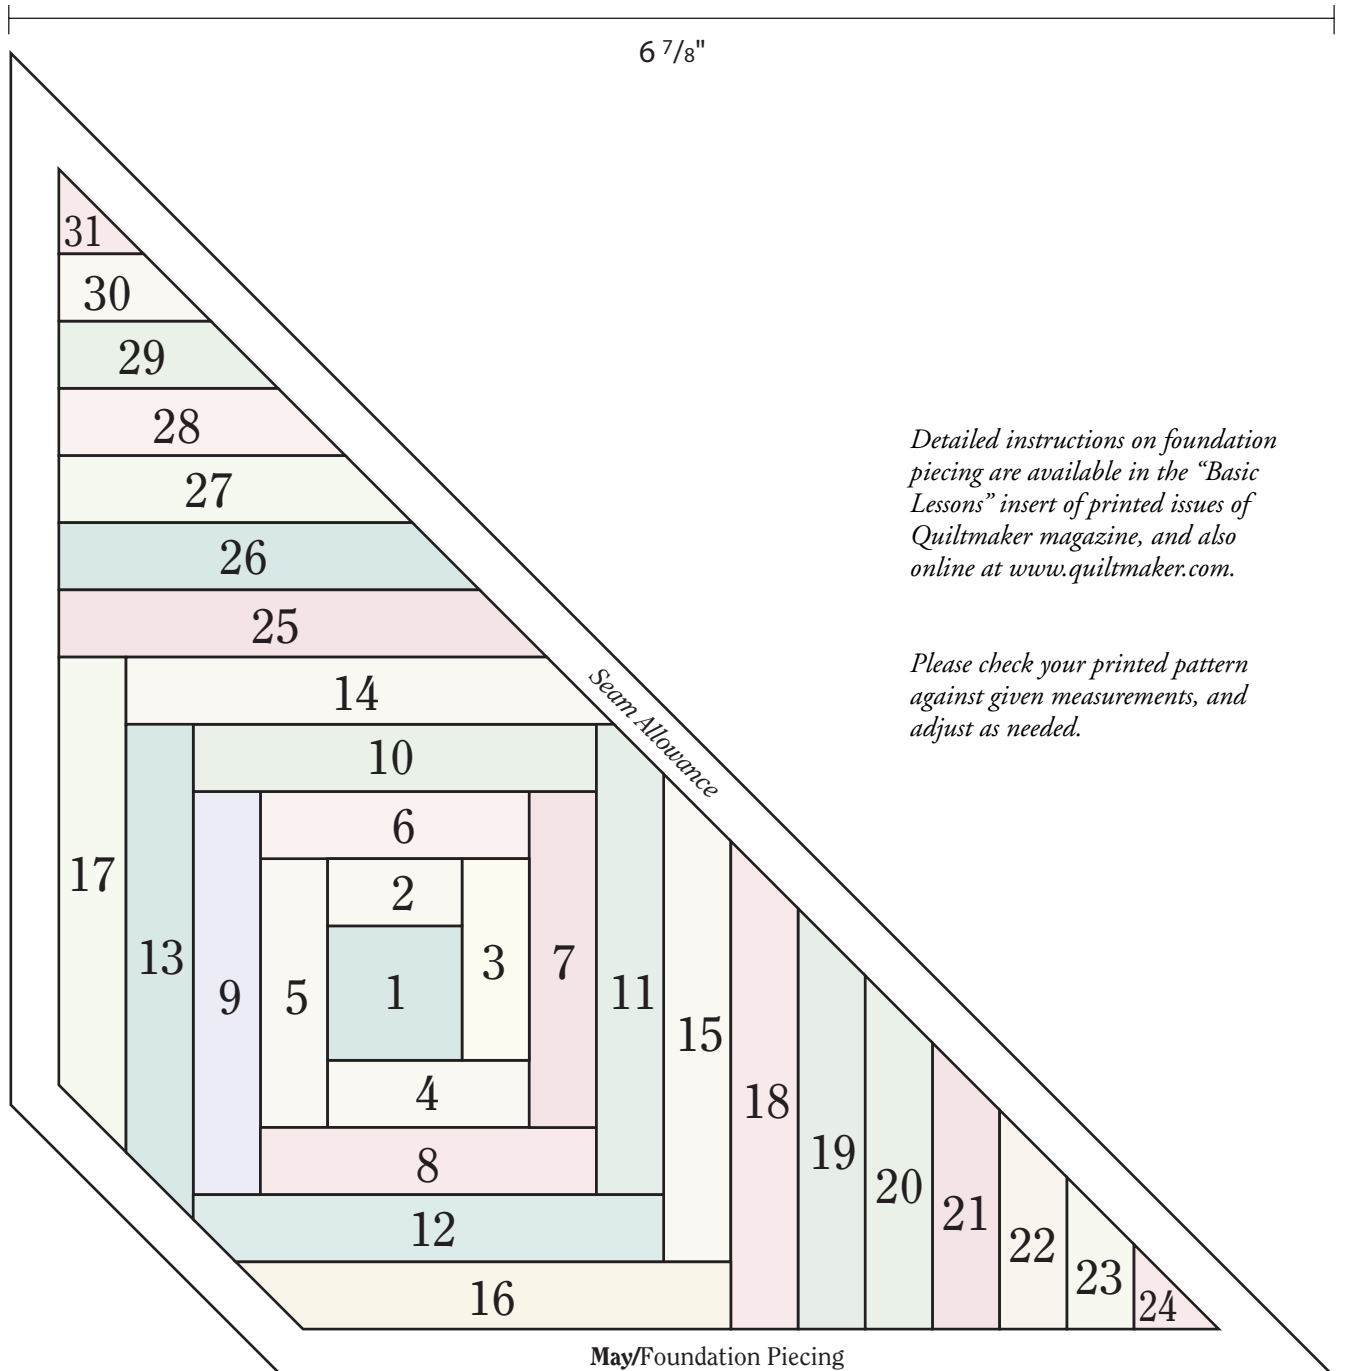

Country Baskets

Country Baskets is a six-part series quilt presented in the 2003 issues of *Quiltmaker* magazine. The basket portion of the May foundation pattern appearing in the May/June issue of *QM* was mis-numbered. The corrected pattern is shown below.

Pattern is the reverse of the finished unit.