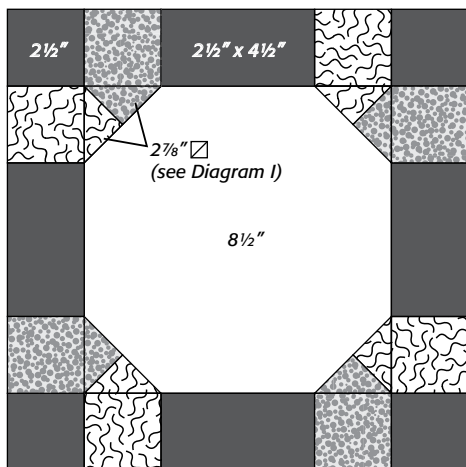

Web Bonus: Block Pattern

A Window on China

Finished
Block Size
12" x 12"

Diagram I

Fabric Requirements

- Light fabric 10" x 10" piece
- Fabric #1 1/8 yard
- Fabric #2 1/8 yard
- Fabric #3 1/8 yard

Key

- = light
- = fabric #1, right side
- = fabric #1, wrong side
- = fabric #2, right side
- = fabric #2, wrong side
- = fabric #3

Diagram II

All dimensions are cutting size

Assembly Diagram