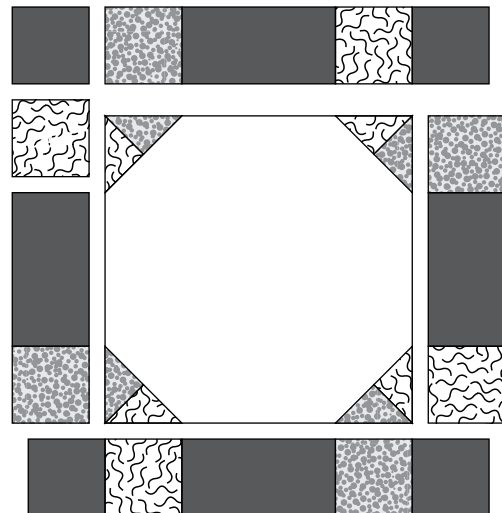

Web Bonus: Block Pattern

A Window on China

Finished
Block Size
12" x 12"

Diagram I

Fabric Requirements

- Light fabric 10" x 10" piece
- Fabric #1 1/8 yard
- Fabric #2 1/8 yard
- Fabric #3 1/8 yard

Key

- = light
- = fabric #1, right side
- = fabric #1, wrong side
- = fabric #2, right side
- = fabric #2, wrong side
- = fabric #3

Diagram II

All dimensions are cutting size

Assembly Diagram