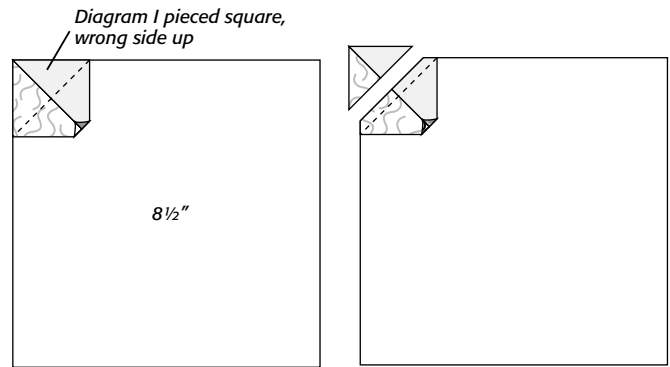

Web Bonus: Block Pattern

A Window on China

Finished
Block Size
12" x 12"

Diagram I

Fabric Requirements

- Light fabric 10" x 10" piece
- Fabric #1 1/8 yard
- Fabric #2 1/8 yard
- Fabric #3 1/8 yard

Key

- = light
- = fabric #1, right side
- = fabric #1, wrong side
- = fabric #2, right side
- = fabric #2, wrong side
- = fabric #3

Diagram II

All dimensions are cutting size

Assembly Diagram