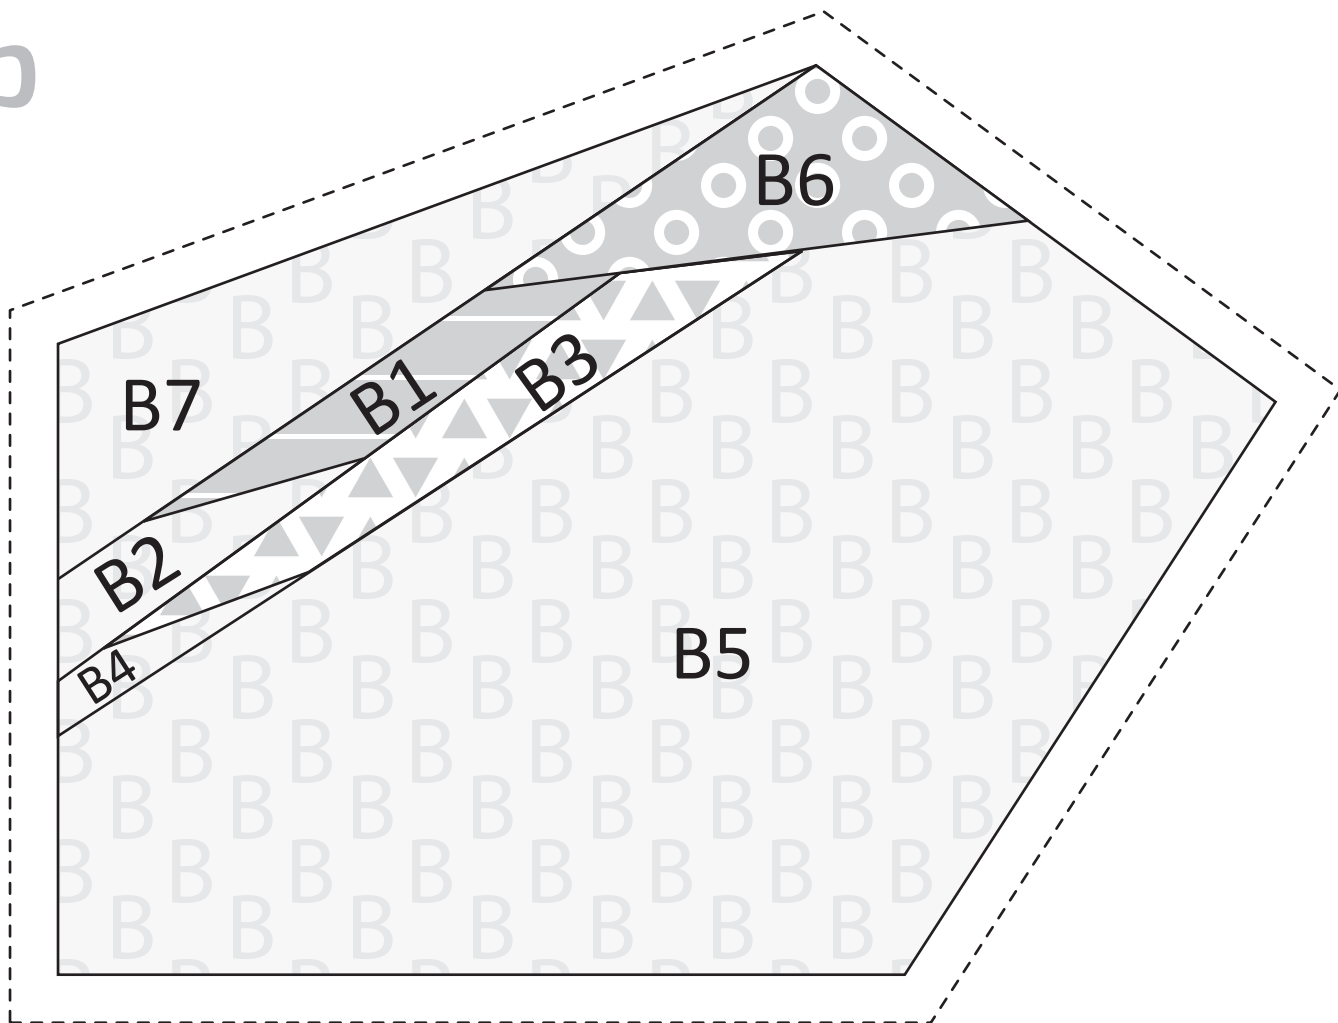

Cardinal Table Runner

by VIOLET CRAFT

AS SEEN IN MODERN PATCHWORK
WINTER 2016

1a

modern
patchwork[®]

WINTER 2016

CARDINAL TABLE RUNNER

CARDINAL TABLE RUNNER
TEMPLATE A

1b

**CARDINAL TABLE RUNNER
TEMPLATE B**

1c

C4

C1

**CARDINAL TABLE RUNNER
TEMPLATE C**

1d

CARDINAL TABLE RUNNER TEMPLATE D

1e

**CARDINAL TABLE RUNNER
TEMPLATE E**