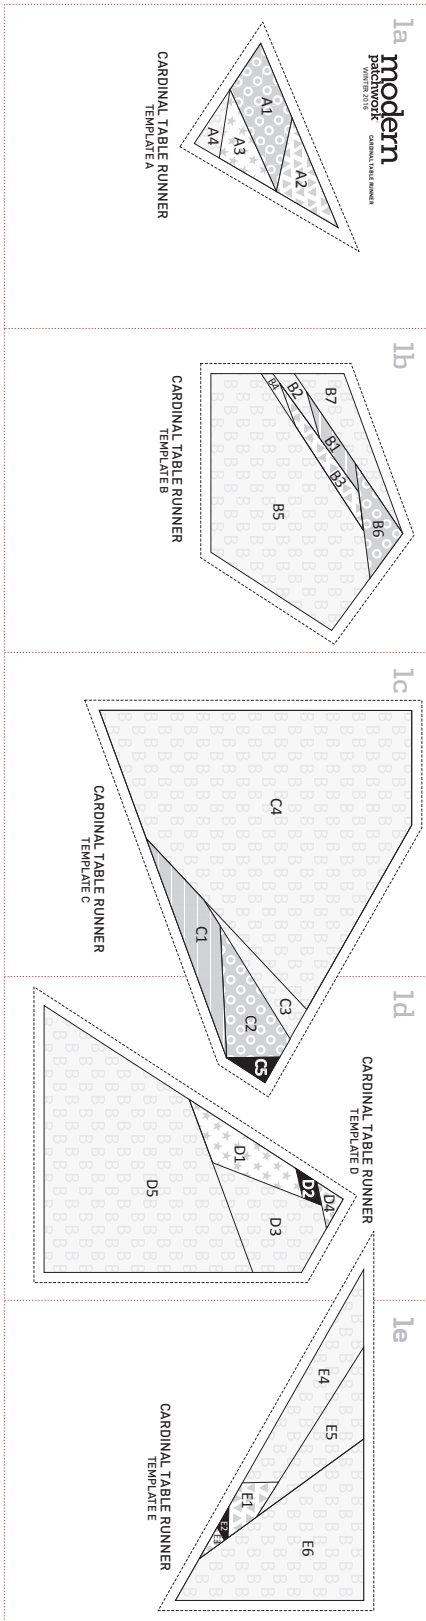

Cardinal Table Runner

by VIOLET CRAFT

AS SEEN IN MODERN PATCHWORK
WINTER 2016

1a

modern
patchwork[®]

WINTER 2016

CARDINAL TABLE RUNNER

CARDINAL TABLE RUNNER
TEMPLATE A

1b

**CARDINAL TABLE RUNNER
TEMPLATE B**

1c

C4

C1

**CARDINAL TABLE RUNNER
TEMPLATE C**

1d

CARDINAL TABLE RUNNER TEMPLATE D

1e

**CARDINAL TABLE RUNNER
TEMPLATE E**