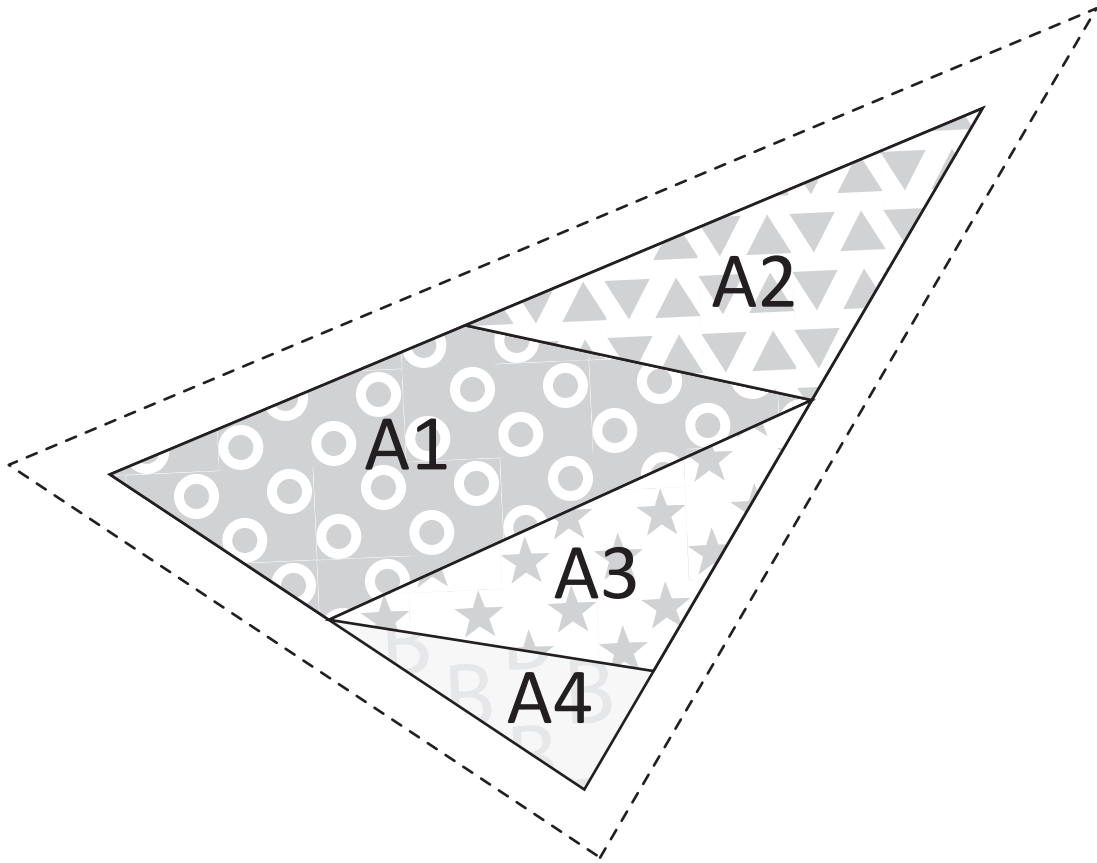

Cardinal Table Runner

by VIOLET CRAFT

AS SEEN IN MODERN PATCHWORK
WINTER 2016

1a

modern
patchwork[®]

WINTER 2016

CARDINAL TABLE RUNNER

CARDINAL TABLE RUNNER
TEMPLATE A

1b

**CARDINAL TABLE RUNNER
TEMPLATE B**

1c

C4

C1

**CARDINAL TABLE RUNNER
TEMPLATE C**

1d

CARDINAL TABLE RUNNER TEMPLATE D

1e

**CARDINAL TABLE RUNNER
TEMPLATE E**