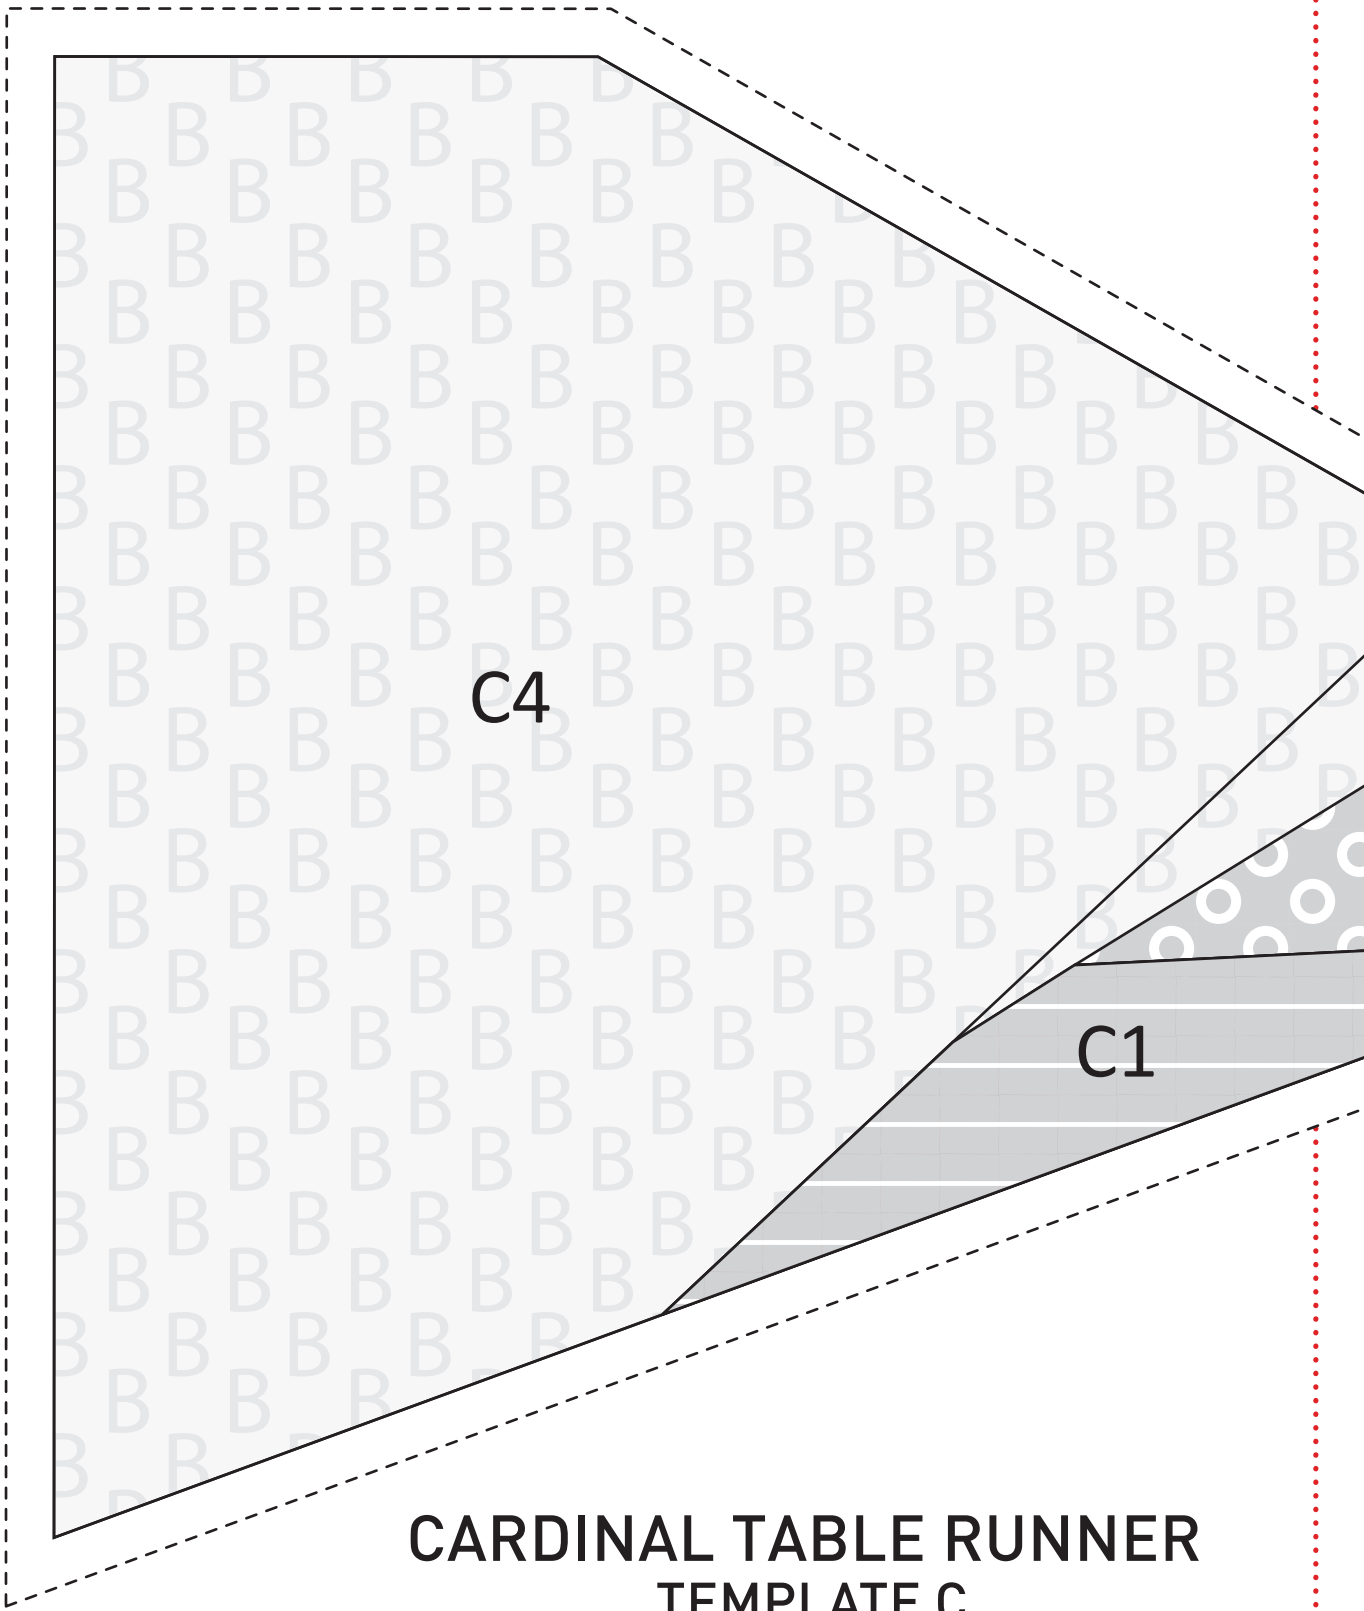

Cardinal Table Runner

by VIOLET CRAFT

AS SEEN IN MODERN PATCHWORK
WINTER 2016

1a

modern
patchwork[®]

WINTER 2016

CARDINAL TABLE RUNNER

CARDINAL TABLE RUNNER
TEMPLATE A

1b

**CARDINAL TABLE RUNNER
TEMPLATE B**

1c

C4

C1

**CARDINAL TABLE RUNNER
TEMPLATE C**

1d

CARDINAL TABLE RUNNER TEMPLATE D

1e

**CARDINAL TABLE RUNNER
TEMPLATE E**