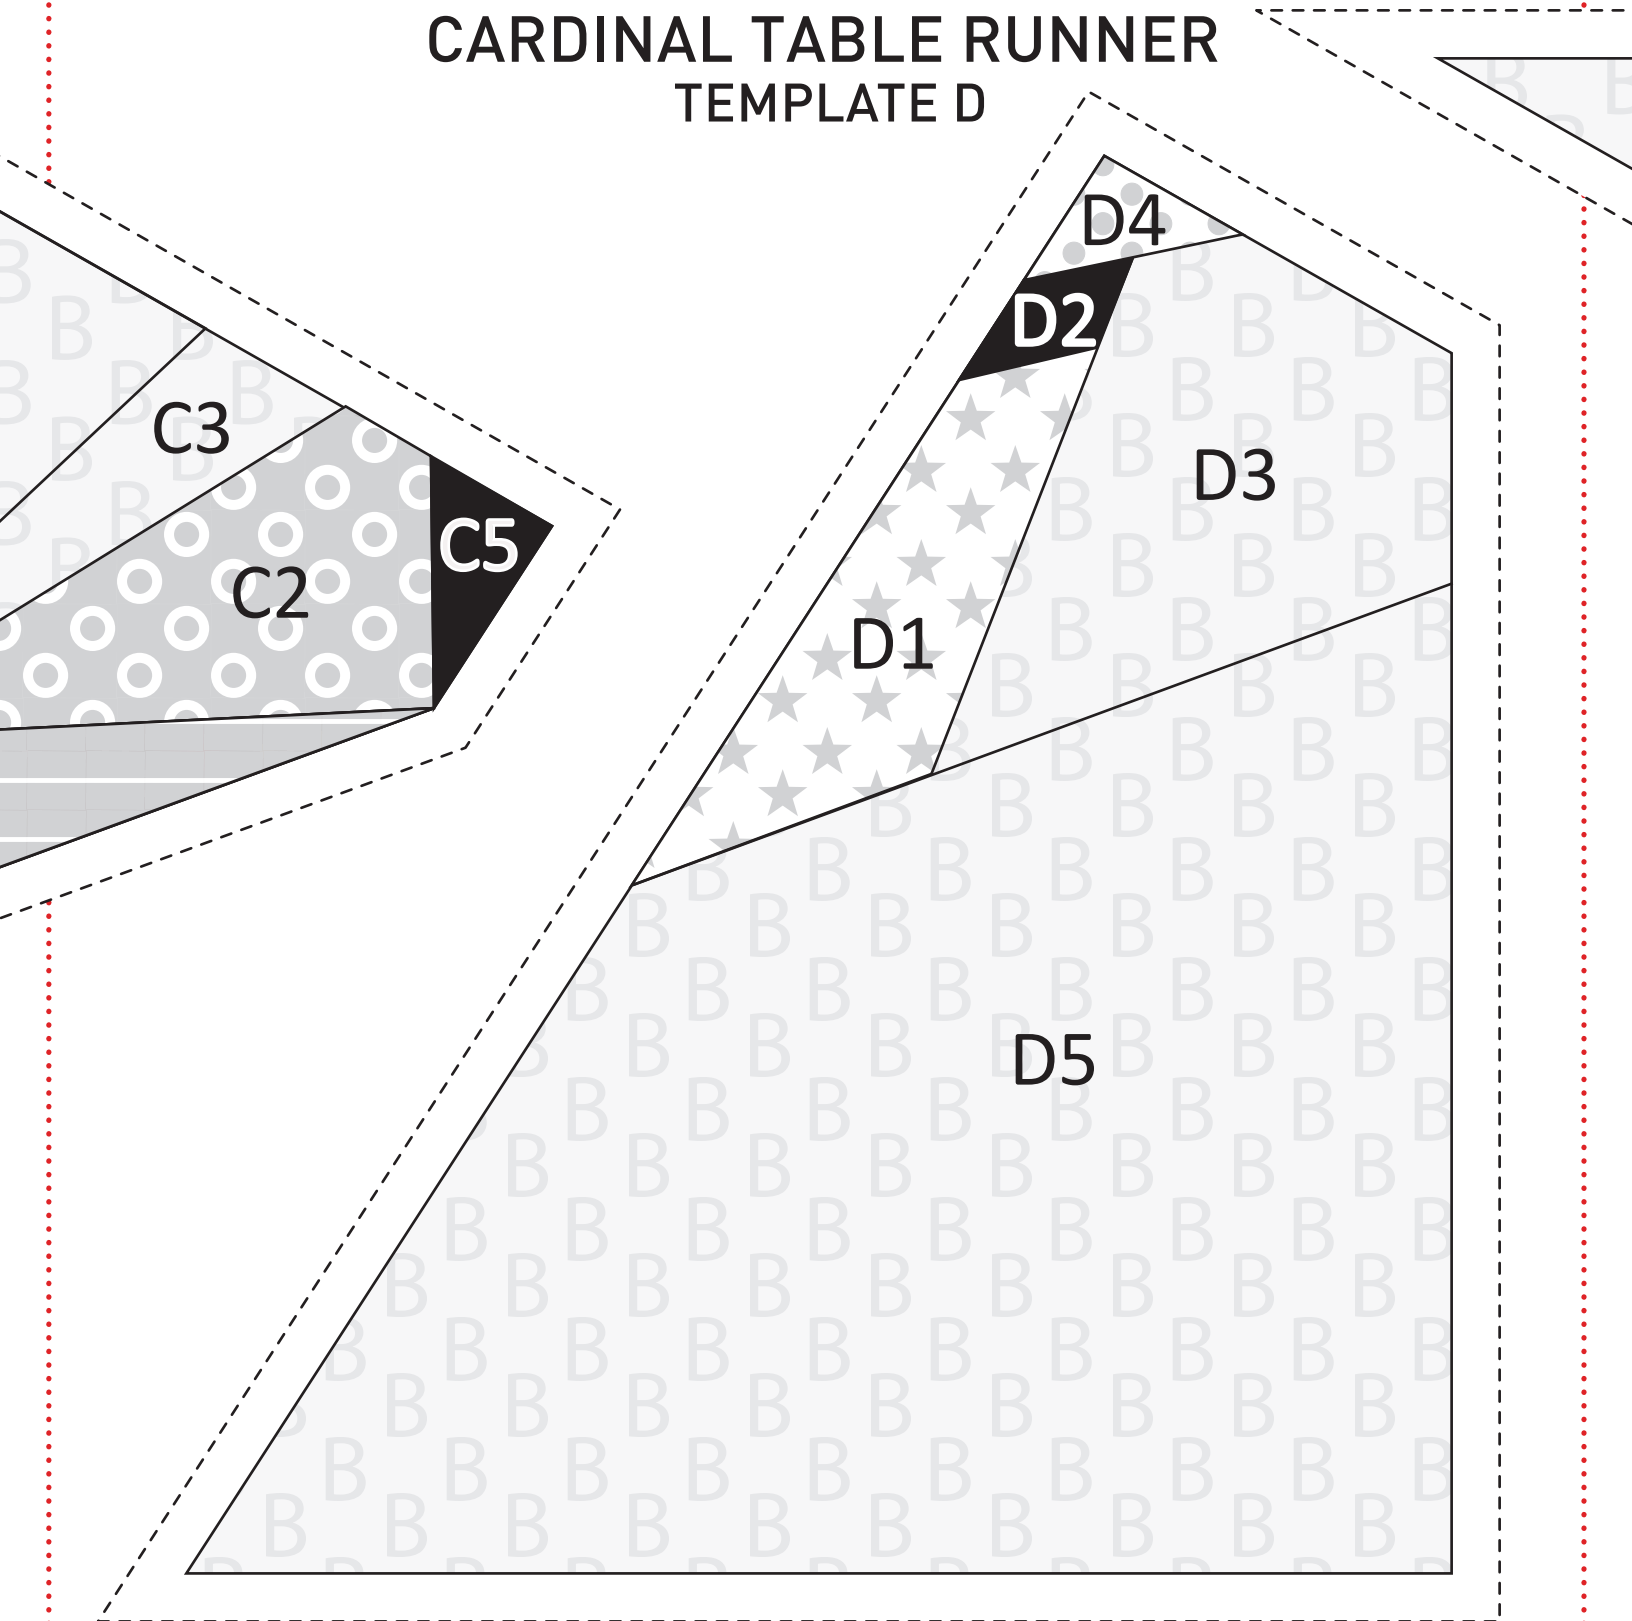

Cardinal Table Runner

by VIOLET CRAFT

AS SEEN IN MODERN PATCHWORK
WINTER 2016

1a

modern
patchwork[®]

WINTER 2016

CARDINAL TABLE RUNNER

CARDINAL TABLE RUNNER
TEMPLATE A

1b

**CARDINAL TABLE RUNNER
TEMPLATE B**

1c

C4

C1

**CARDINAL TABLE RUNNER
TEMPLATE C**

1d

CARDINAL TABLE RUNNER TEMPLATE D

1e

**CARDINAL TABLE RUNNER
TEMPLATE E**