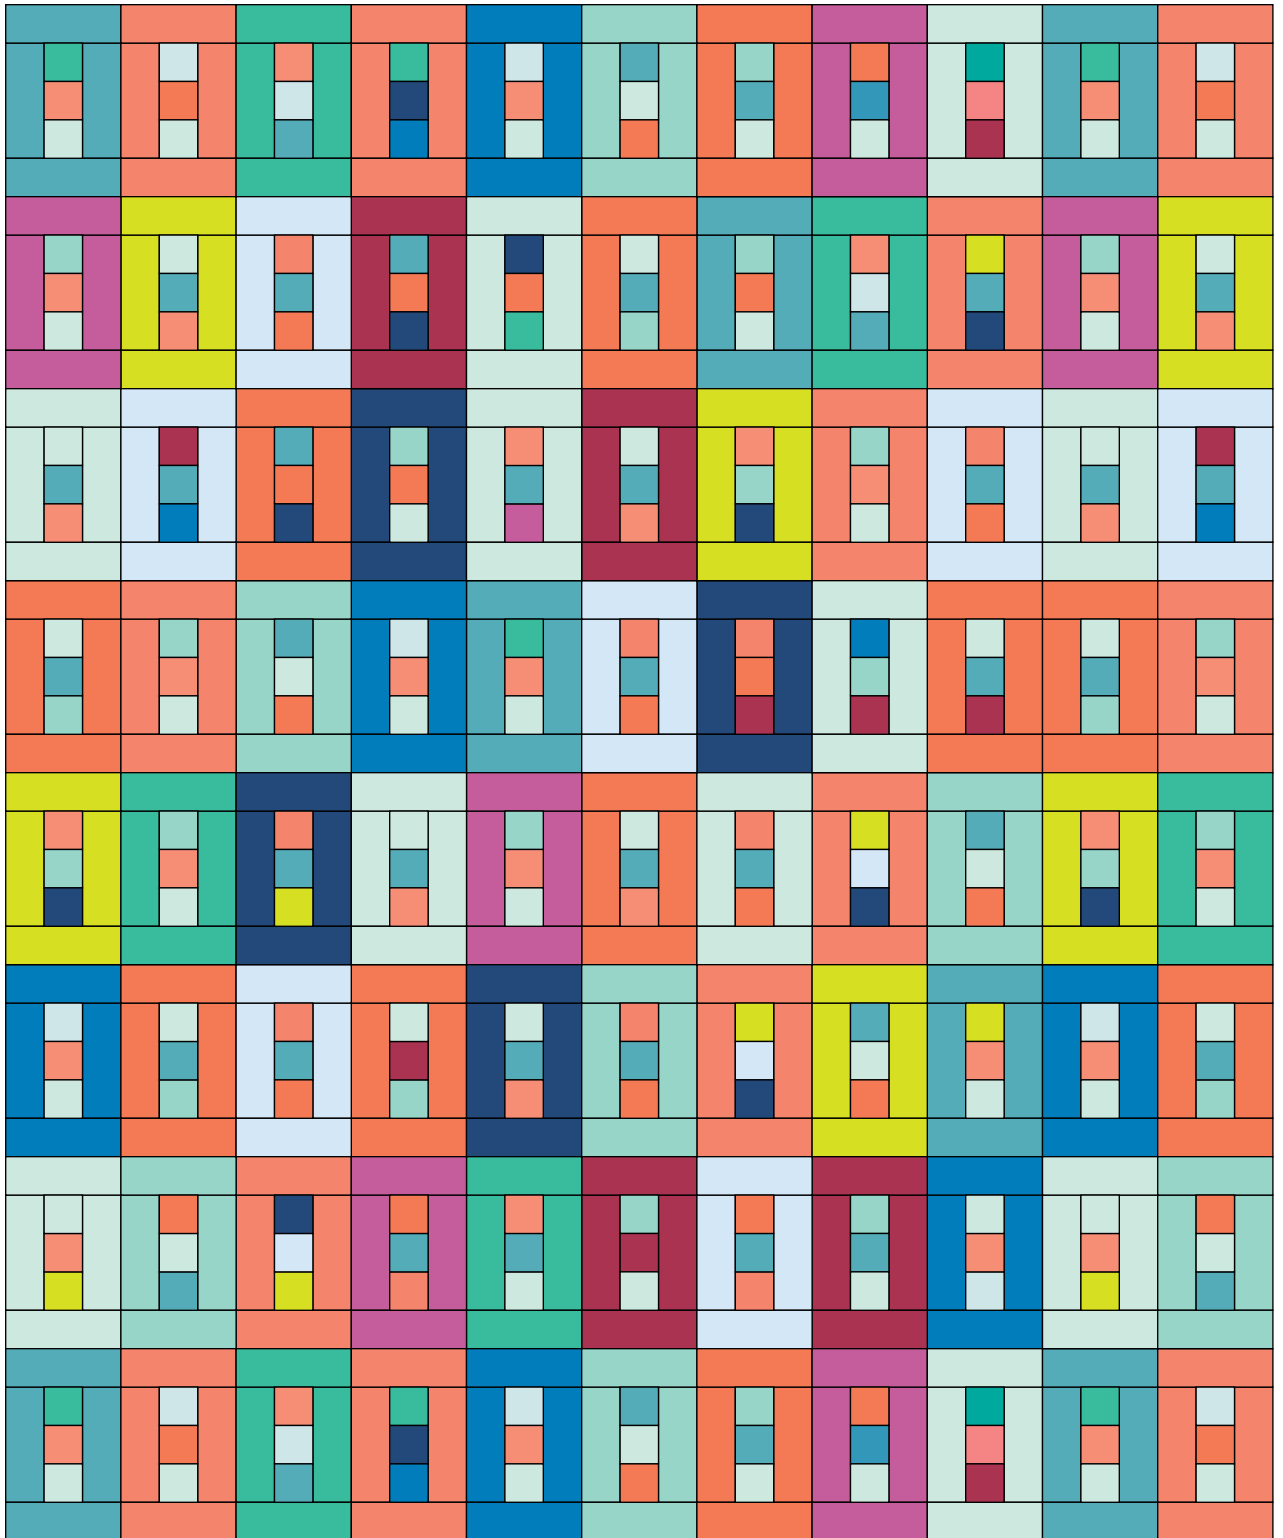

Size Options

	Crib (42" x 50")	Twin (66" x 80")
Blocks	35	88
Setting	7 × 5	11 × 8

Materials

2"-wide Assorted Print Strips	35	88
Navy Print	⅓ yard	⅓ yard
Backing Fabric	3 yards	5 yards
Batting	Crib-Size	Twin-Size

Crib-Size Cutting

FROM EACH 2½"-WIDE STRIP, CUT:

- 4 (2½" × 6½") rectangles and 3 (2½") squares.

FROM NAVY PRINT, CUT:

- 5 (2¼"-wide) strips for binding.

Twin-Size Cutting

FROM EACH 2½"-WIDE STRIP, CUT:

- 4 (2½" × 6½") rectangles and 3 (2½") squares.

FROM NAVY PRINT, CUT:

- 8 (2¼"-wide) strips for binding.

Crib-Size Diagram

Twin-Size Diagram