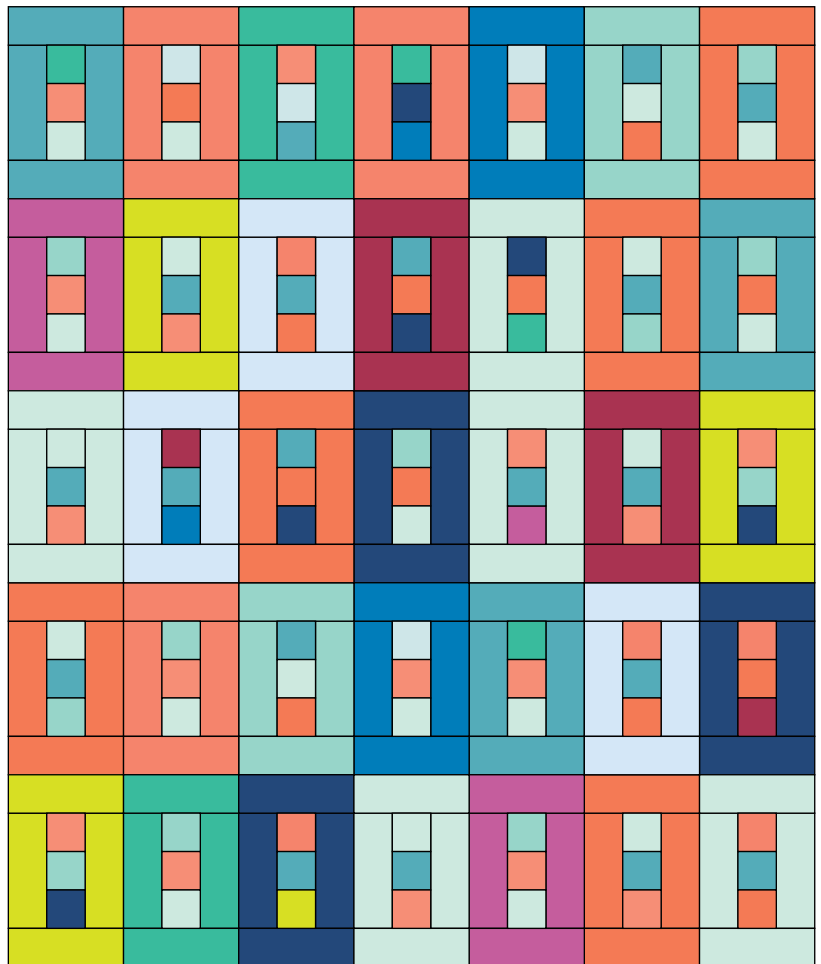

Size Options

	Crib (42" x 50")	Twin (66" x 80")
Blocks	35	88
Setting	7 × 5	11 × 8

Materials

2"-wide Assorted Print Strips	35	88
Navy Print	⅓ yard	⅓ yard
Backing Fabric	3 yards	5 yards
Batting	Crib-Size	Twin-Size

Crib-Size Cutting

FROM EACH 2½"-WIDE STRIP, CUT:

- 4 (2½" × 6½") rectangles and 3 (2½") squares.

FROM NAVY PRINT, CUT:

- 5 (2¼"-wide) strips for binding.

Twin-Size Cutting

FROM EACH 2½"-WIDE STRIP, CUT:

- 4 (2½" × 6½") rectangles and 3 (2½") squares.

FROM NAVY PRINT, CUT:

- 8 (2¼"-wide) strips for binding.

Crib-Size Diagram

Twin-Size Diagram