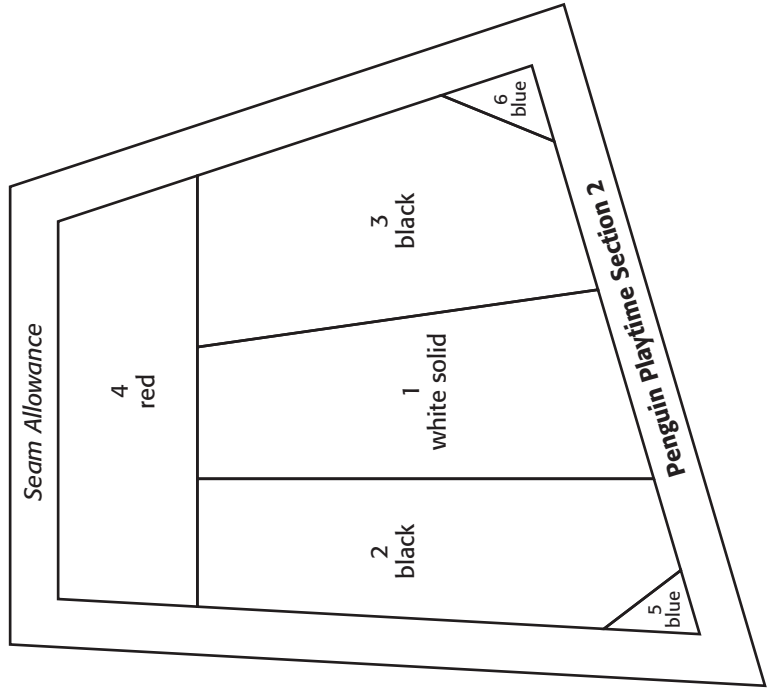

Center
of A

Images are presented in
reverse for the fusing process.

AccuQuilt die shapes used with permission.

$\frac{1}{4}A$

Gnome in the Woods

This line should measure 2".

Quiltmaker
Nov/Dec '21 No. 202
QuiltingDaily.com
Copyright 2021

Penguin Playtime

Pattern page 1 of 4

This line should measure 2".

Penguin Playtime

Pattern page 2 of 4

This line should measure 2".

Penguin Playtime

Pattern page 3 of 4

This line should measure 2".

Penguin Playtime

Pattern page 4 of 4

This line should measure 2".

Add $\frac{3}{16}$ " turn-under allowances to all applique patches.

*Fleur de Leaves
Quilting*

Butterfly Migration

Cross-stitch Flower

This line should measure 2".

Poinsettia Parade

Cozy Cottages

|-----|
This line should measure 2".

Season's Tweetings

Add $\frac{3}{16}$ " turn-under allowances to all applique patches.

Holly
Quilting