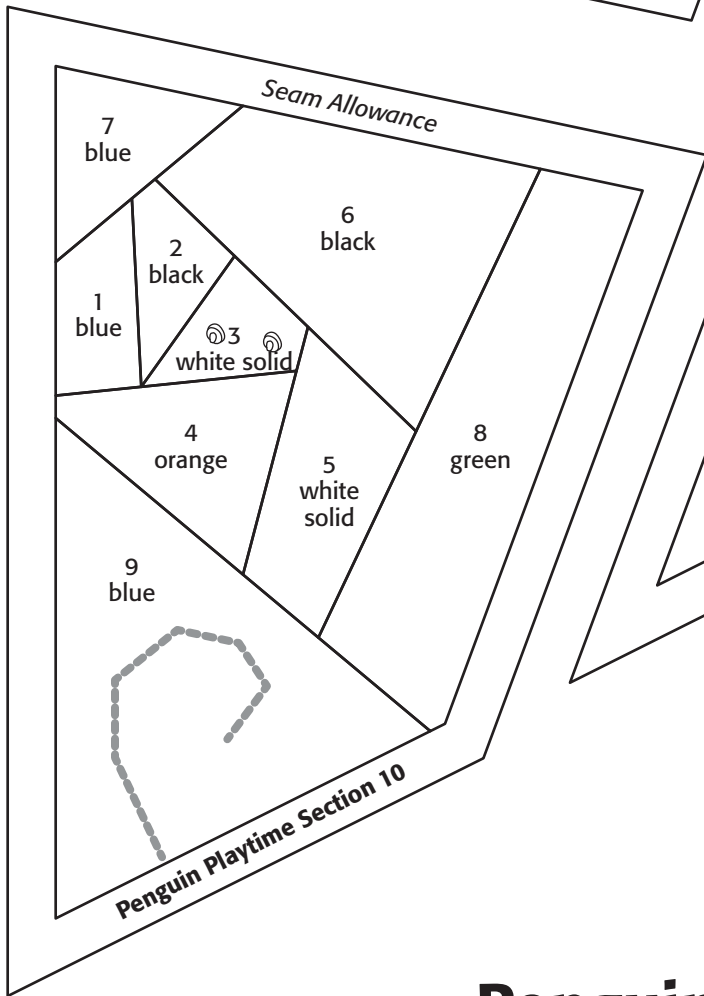

Center
of A

Images are presented in
reverse for the fusing process.

AccuQuilt die shapes used with permission.

$\frac{1}{4}A$

Gnome in the Woods

This line should measure 2".

Quiltmaker
Nov/Dec '21 No. 202
QuiltingDaily.com
Copyright 2021

Penguin Playtime

Pattern page 1 of 4

This line should measure 2".

Penguin Playtime

Pattern page 2 of 4

This line should measure 2".

Penguin Playtime

Pattern page 3 of 4

This line should measure 2".

Penguin Playtime

Pattern page 4 of 4

This line should measure 2".

Add $\frac{3}{16}$ " turn-under allowances to all applique patches.

*Fleur de Leaves
Quilting*

Butterfly Migration

Cross-stitch Flower

This line should measure 2".

Poinsettia Parade

Cozy Cottages

|-----|
This line should measure 2".

Season's Tweetings

Add $\frac{3}{16}$ " turn-under allowances to all applique patches.

Holly
Quilting