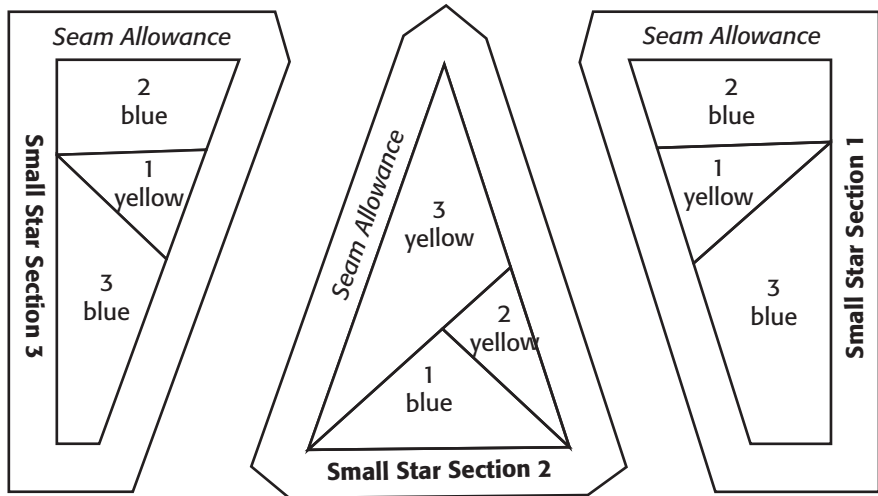

Holiday Hangups

This line should measure 2".