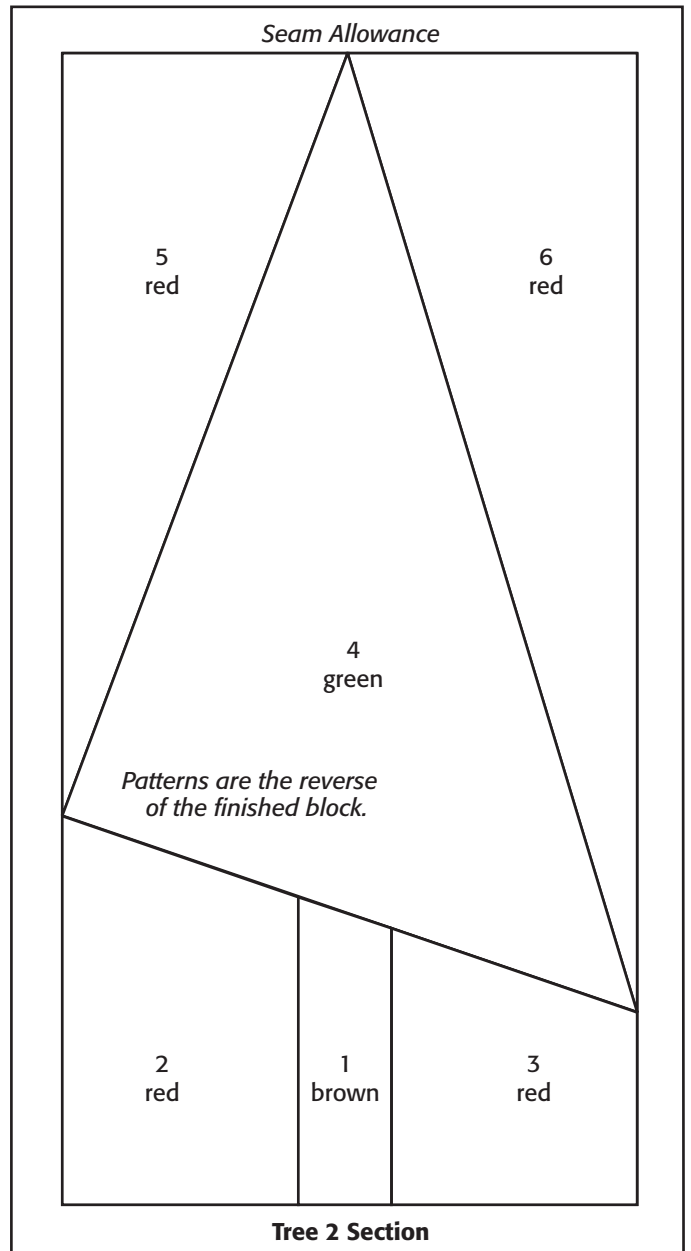

Holiday Hangups

Pattern page 1 of 6

This line should measure 2".