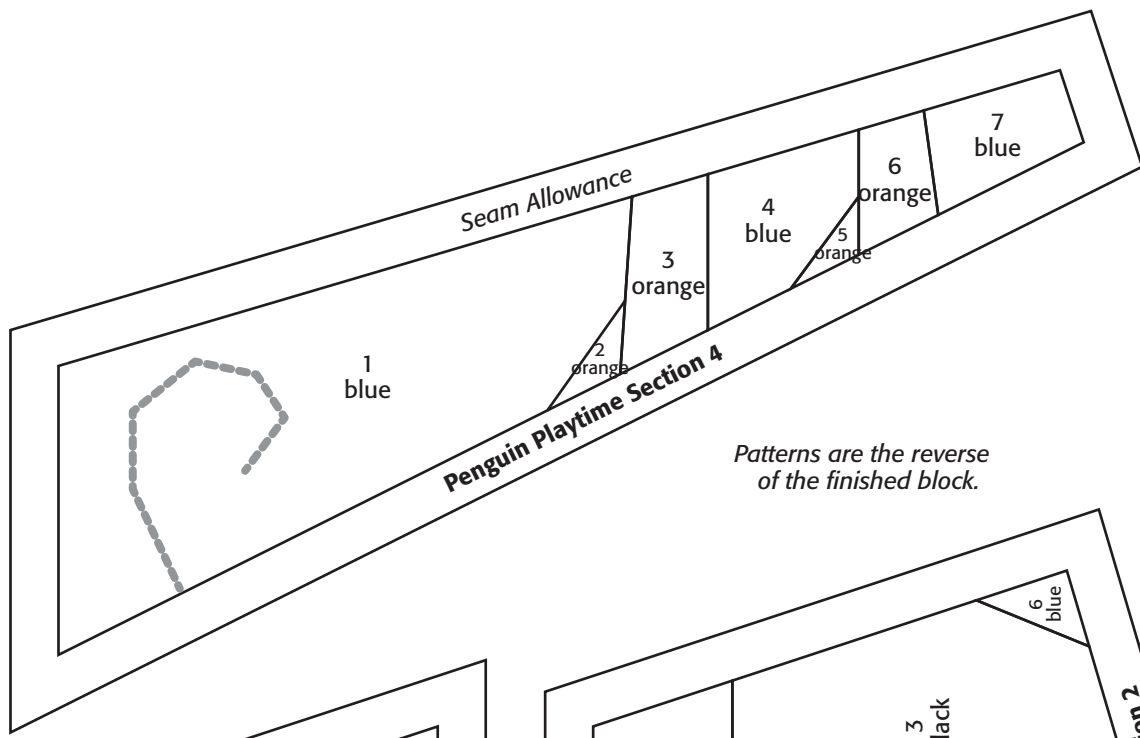

Center
of A

Images are presented in
reverse for the fusing process.

AccuQuilt die shapes used with permission.

$\frac{1}{4}A$

Gnome in the Woods

This line should measure 2".

Quiltmaker
Nov/Dec '21 No. 202
QuiltingDaily.com
Copyright 2021

Penguin Playtime

Pattern page 1 of 4

This line should measure 2".

Penguin Playtime

Pattern page 2 of 4

This line should measure 2".

Penguin Playtime

Pattern page 3 of 4

This line should measure 2".

Penguin Playtime

Pattern page 4 of 4

This line should measure 2".

Add $\frac{3}{16}$ " turn-under allowances to all applique patches.

*Fleur de Leaves
Quilting*

Butterfly Migration

Cross-stitch Flower

This line should measure 2".

Poinsettia Parade

Cozy Cottages

|-----|
This line should measure 2".

Season's Tweetings

Add $\frac{3}{16}$ " turn-under allowances to all applique patches.

Holly
Quilting