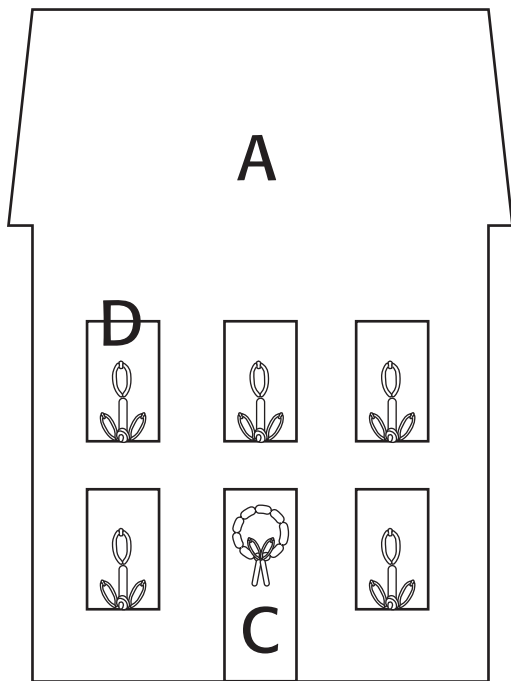

Center
of A

Images are presented in
reverse for the fusing process.

AccuQuilt die shapes used with permission.

$\frac{1}{4}A$

Gnome in the Woods

This line should measure 2".

Quiltmaker
Nov/Dec '21 No. 202
QuiltingDaily.com
Copyright 2021

Penguin Playtime

Pattern page 1 of 4

This line should measure 2".

Penguin Playtime

Pattern page 2 of 4

This line should measure 2".

Penguin Playtime

Pattern page 3 of 4

This line should measure 2".

Penguin Playtime

Pattern page 4 of 4

This line should measure 2".

Add $\frac{3}{16}$ " turn-under allowances to all applique patches.

*Fleur de Leaves
Quilting*

Butterfly Migration

Cross-stitch Flower

This line should measure 2".

Poinsettia Parade

Cozy Cottages

|-----|
This line should measure 2".

Season's Tweetings

Add $\frac{3}{16}$ " turn-under allowances to all applique patches.

Holly
Quilting