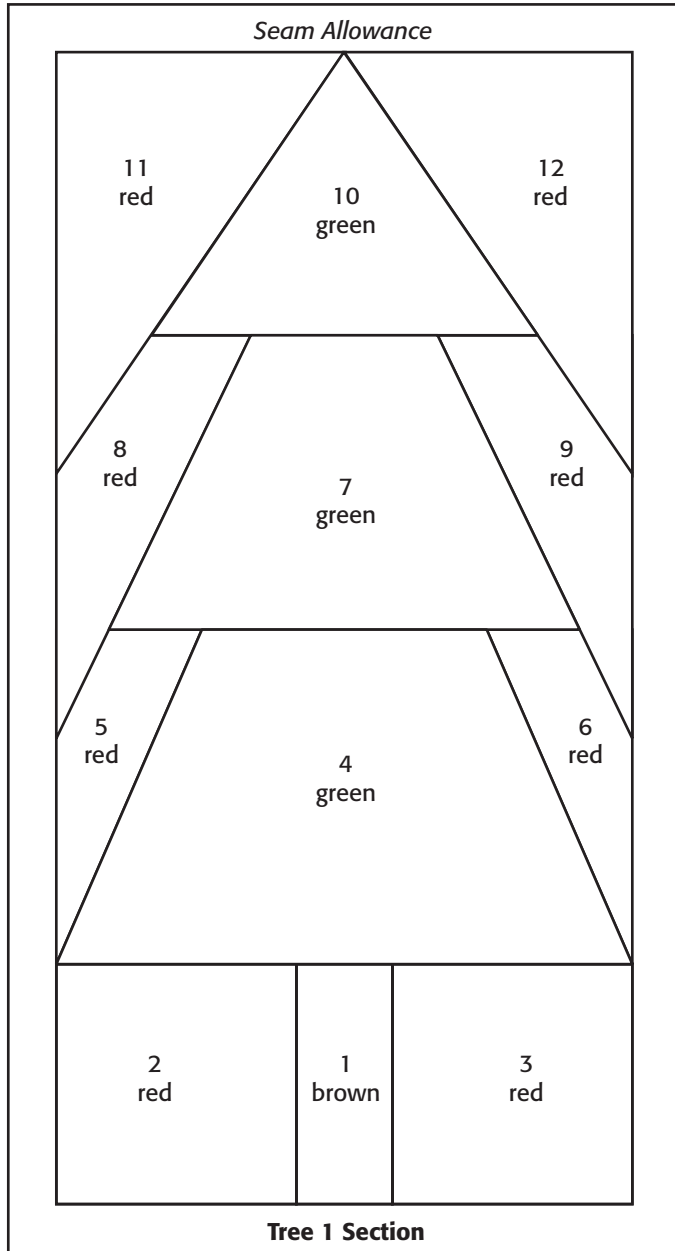

Center
of A

Images are presented in
reverse for the fusing process.

AccuQuilt die shapes used with permission.

$\frac{1}{4}A$

Gnome in the Woods

This line should measure 2".

Quiltmaker
Nov/Dec '21 No. 202
QuiltingDaily.com
Copyright 2021

Cross-stitch Flower

This line should measure 2".

Poinsettia Parade

Cozy Cottages

|-----|
This line should measure 2".

Season's Tweetings

Add $\frac{3}{16}$ " turn-under allowances to all applique patches.

Holly
Quilting

Quiltmaker

Nov/Dec '21 No. 202
QuiltingDaily.com
Copyright 2021

This line should measure 2".

Add $\frac{3}{16}$ " turn-under allowances to all applique patches.

Holiday Hangups

Pattern page 1 of 4

This line should measure 2".

Quiltmaker
 Nov/Dec '21 No. 202
 QuiltingDaily.com
 Copyright 2021

Holiday Hangups

Pattern page 1 of 6

This line should measure 2".

Holiday Hangups

This line should measure 2".

Holiday Hangups

Pattern page 3 of 6