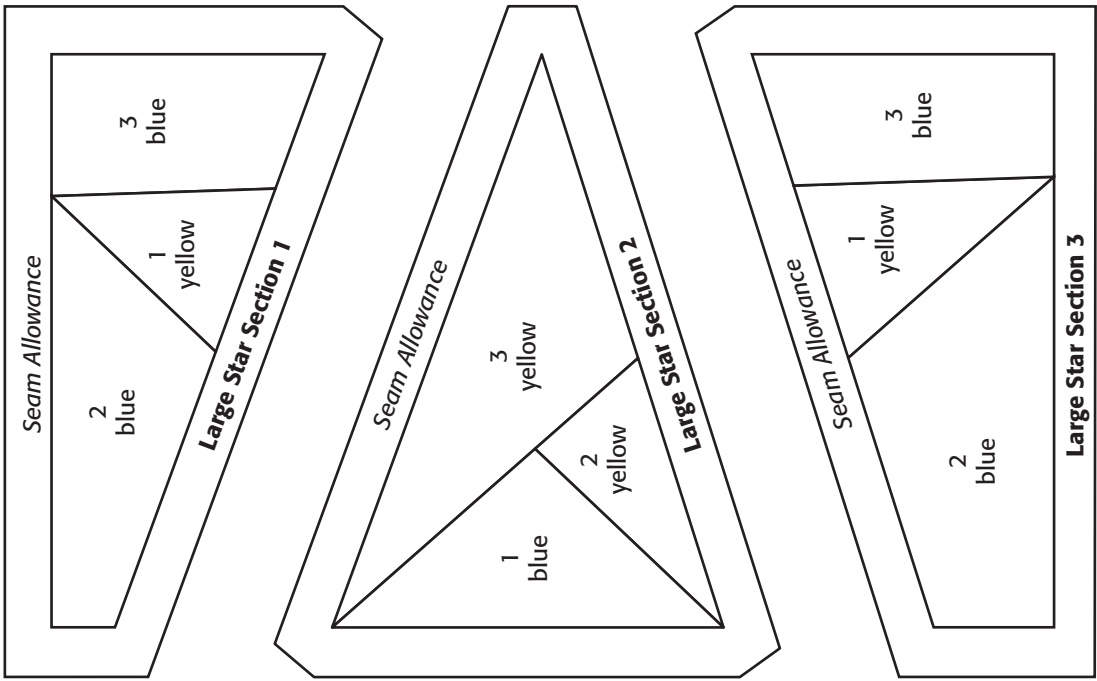

Center
of A

Images are presented in
reverse for the fusing process.

AccuQuilt die shapes used with permission.

$\frac{1}{4}A$

Gnome in the Woods

This line should measure 2".

Quiltmaker
Nov/Dec '21 No. 202
QuiltingDaily.com
Copyright 2021

Cross-stitch Flower

This line should measure 2".

Poinsettia Parade

Cozy Cottages

|-----|
This line should measure 2".

Season's Tweetings

Add $\frac{3}{16}$ " turn-under allowances to all applique patches.

Holly
Quilting

Quiltmaker

Nov/Dec '21 No. 202
QuiltingDaily.com
Copyright 2021

This line should measure 2".

Add $\frac{3}{16}$ " turn-under allowances to all applique patches.

Holiday Hangups

Pattern page 1 of 4

This line should measure 2".

Quiltmaker
 Nov/Dec '21 No. 202
 QuiltingDaily.com
 Copyright 2021

Holiday Hangups

Pattern page 1 of 6

This line should measure 2".

Holiday Hangups

This line should measure 2".

Holiday Hangups

Pattern page 3 of 6