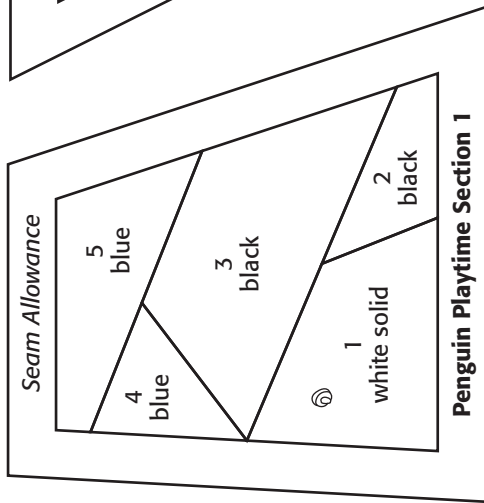

Center
of A

Images are presented in
reverse for the fusing process.

AccuQuilt die shapes used with permission.

$\frac{1}{4}A$

Gnome in the Woods

This line should measure 2".

Quiltmaker
Nov/Dec '21 No. 202
QuiltingDaily.com
Copyright 2021

Penguin Playtime

Pattern page 1 of 4

This line should measure 2".

Penguin Playtime

Pattern page 2 of 4

This line should measure 2".

Penguin Playtime

Pattern page 3 of 4

This line should measure 2".

Penguin Playtime

Pattern page 4 of 4

This line should measure 2".

Add $\frac{3}{16}$ " turn-under allowances to all applique patches.

*Fleur de Leaves
Quilting*

Butterfly Migration

Cross-stitch Flower

This line should measure 2".

Poinsettia Parade

Cozy Cottages

|-----|
This line should measure 2".

Season's Tweetings

Add $\frac{3}{16}$ " turn-under allowances to all applique patches.

Holly
Quilting