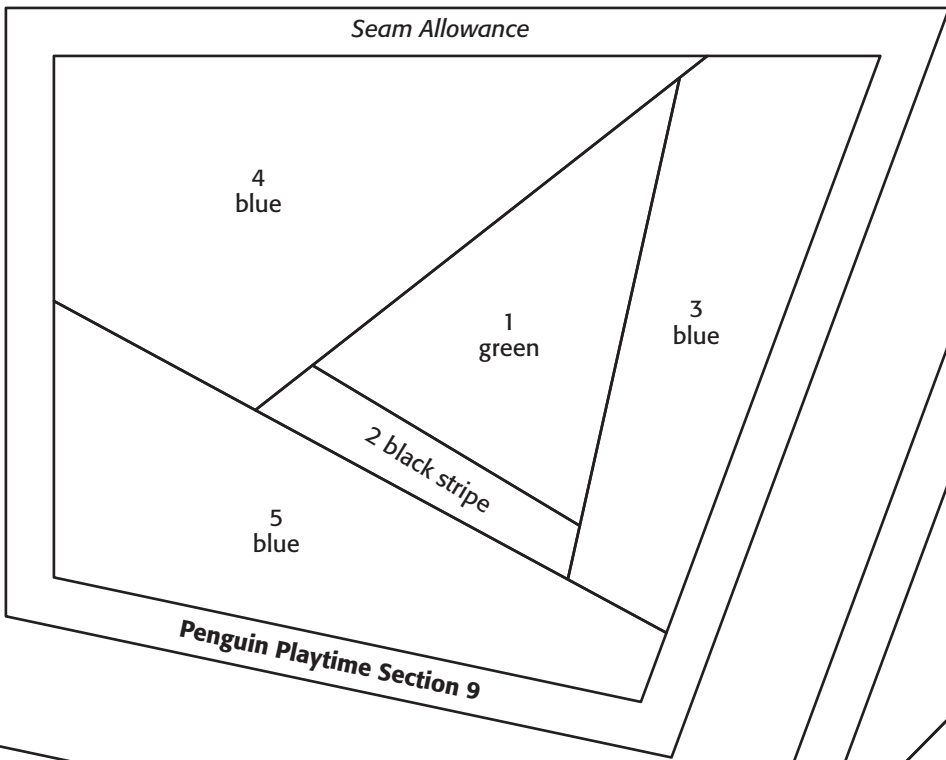

Center
of A

Images are presented in
reverse for the fusing process.

AccuQuilt die shapes used with permission.

$\frac{1}{4}A$

Gnome in the Woods

This line should measure 2".

Quiltmaker
Nov/Dec '21 No. 202
QuiltingDaily.com
Copyright 2021

Penguin Playtime

Pattern page 1 of 4

This line should measure 2".

Penguin Playtime

Pattern page 2 of 4

This line should measure 2".

Penguin Playtime

Pattern page 3 of 4

This line should measure 2".

Penguin Playtime

Pattern page 4 of 4

This line should measure 2".

Add $\frac{3}{16}$ " turn-under allowances to all applique patches.

*Fleur de Leaves
Quilting*

Butterfly Migration

Cross-stitch Flower

This line should measure 2".

Poinsettia Parade

Cozy Cottages

|-----|
This line should measure 2".

Season's Tweetings

Add $\frac{3}{16}$ " turn-under allowances to all applique patches.

Holly
Quilting