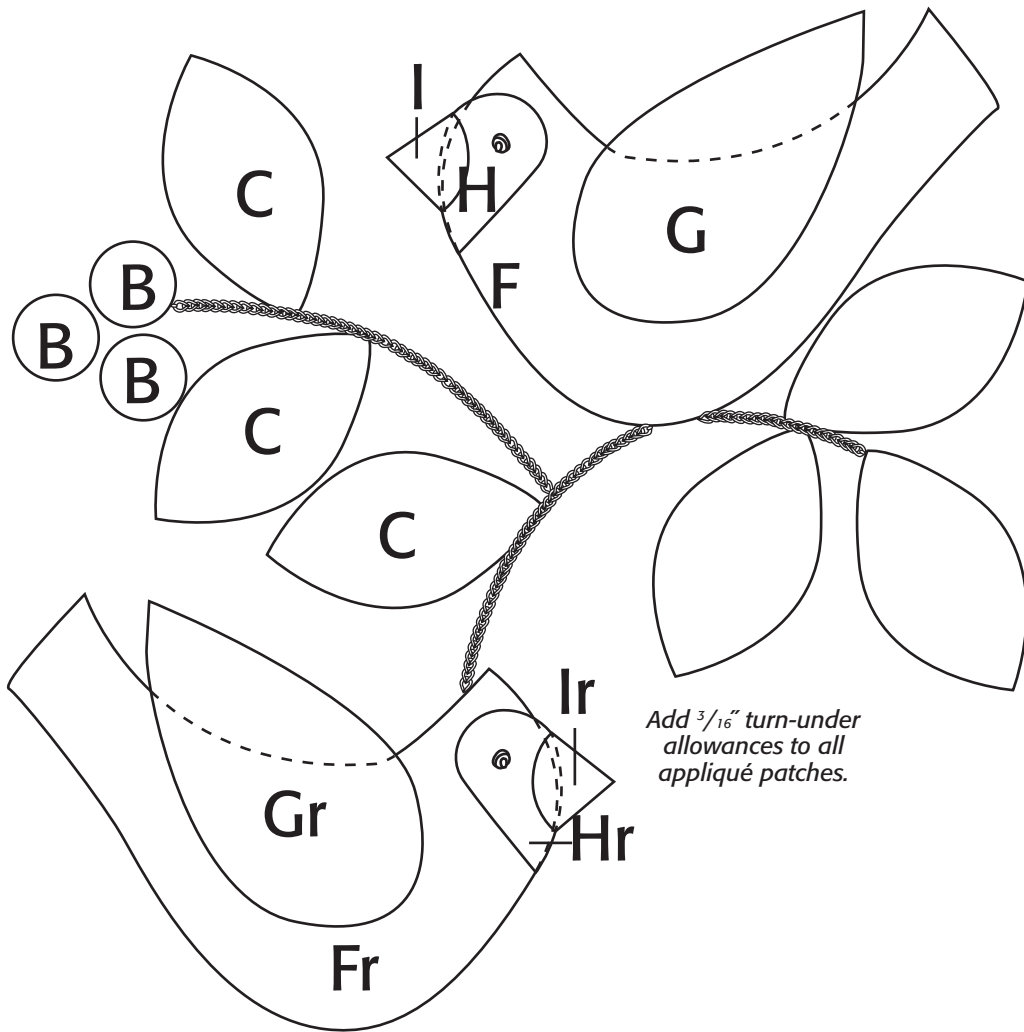

Center
of A

Images are presented in
reverse for the fusing process.

AccuQuilt die shapes used with permission.

$\frac{1}{4}A$

Gnome in the Woods

This line should measure 2".

Quiltmaker
Nov/Dec '21 No. 202
QuiltingDaily.com
Copyright 2021

Cross-stitch Flower

This line should measure 2".

Poinsettia Parade

Cozy Cottages

|-----|
This line should measure 2".

Season's Tweetings

Add $\frac{3}{16}$ " turn-under allowances to all applique patches.

Holly
Quilting

Quiltmaker
 Nov/Dec '21 No. 202
 QuiltingDaily.com
 Copyright 2021

Holiday Hangups

Pattern page 1 of 6

This line should measure 2".

Holiday Hangups

This line should measure 2".

Holiday Hangups

Pattern page 3 of 6

A&Ar

Holiday Hangups

Pattern page 4 of 6

Quiltmaker

Nov/Dec '21 No. 202
QuiltingDaily.com
Copyright 2021

This line should measure 2".

Holiday Hangups

Pattern page 5 of 6