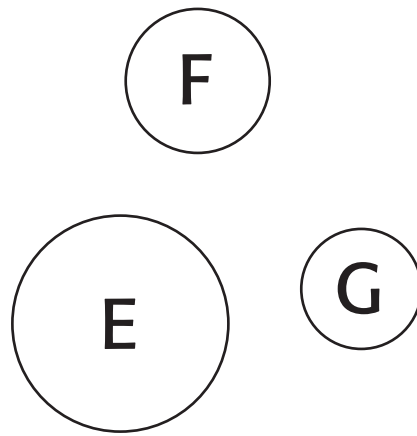

Center
of A

Images are presented in
reverse for the fusing process.

AccuQuilt die shapes used with permission.

$\frac{1}{4}A$

Gnome in the Woods

This line should measure 2".

Quiltmaker
Nov/Dec '21 No. 202
QuiltingDaily.com
Copyright 2021

Penguin Playtime

Pattern page 1 of 4

This line should measure 2".

Penguin Playtime

Pattern page 2 of 4

This line should measure 2".

Penguin Playtime

Pattern page 3 of 4

This line should measure 2".

Penguin Playtime

Pattern page 4 of 4

This line should measure 2".

Add $\frac{3}{16}$ " turn-under allowances to all applique patches.

*Fleur de Leaves
Quilting*

Butterfly Migration

Cross-stitch Flower

This line should measure 2".

Poinsettia Parade

Cozy Cottages

|-----|
This line should measure 2".

Season's Tweetings

Add $\frac{3}{16}$ " turn-under allowances to all applique patches.

Holly
Quilting