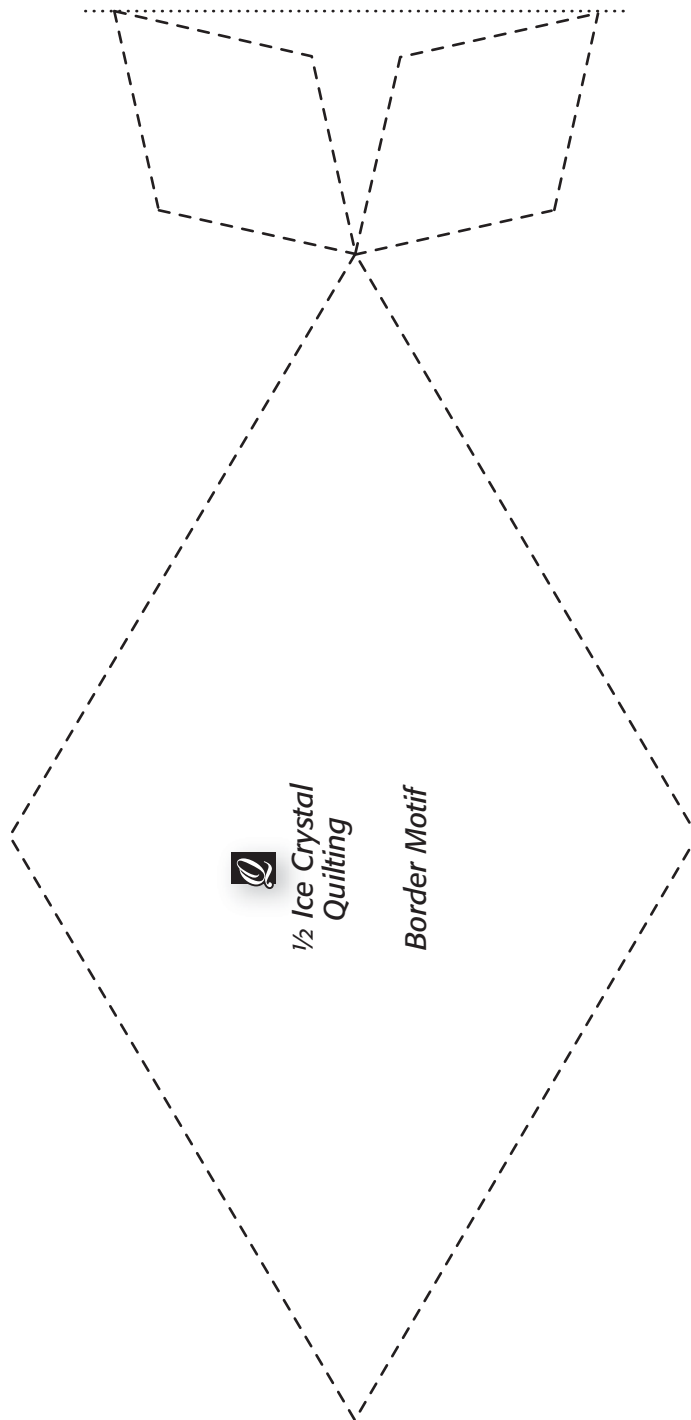

# Santa Fe

appears in *Quiltmaker* May/June '15 (No. 163)

*1/2 Ice Crystal  
Quilting*

*Block Motif*

*This line should measure 2".*

*If it does not, check the printer settings to  
make sure there is no page scaling—  
print the page at 100% or actual size.*

*This line should measure 2".*

*If it does not, check the printer settings to make sure there is no page scaling—print the page at 100% or actual size.*