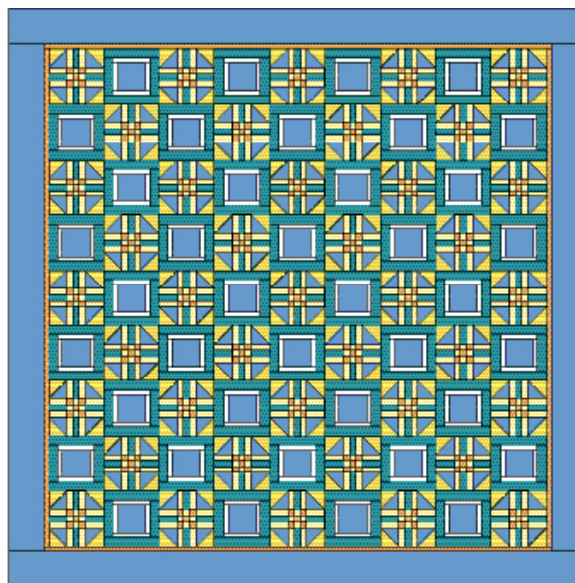

Size Options: Elizabeth's Garden

From the May/June 2010 issue of *Fons & Porter's Love of Quilting*

Full

Queen

SIZE OPTIONS

	Full (76" x 94")	Queen (94" x 94")
Shoofly Blocks	32	41
Window Blocks	31	40
Setting	7 x 9	9 x 9
Blue Print	1 yard	1¼ yards
Yellow Print	1 yard	1¼ yards
Yellow-and-Green Print	1½ yards	2 yards
Orange Print	¾ yard	1 yard
Turquoise Print	2¾ yards	3½ yards
White Print	¾ yard	1¼ yards
Blue Floral	2¾ yards	2¾ yards
Backing Fabric	5¾ yards	8½ yards
Batting	Full-size	King-size