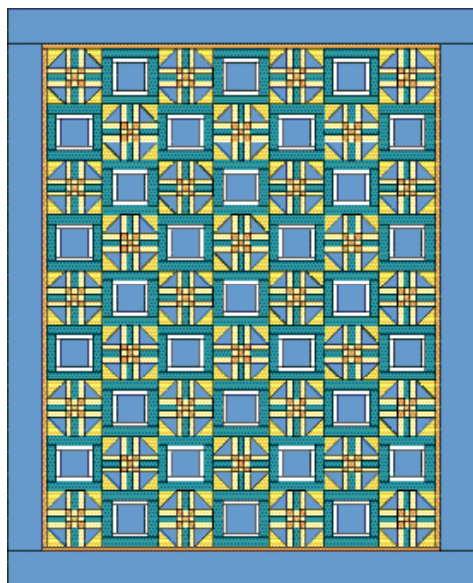

Size Options: Elizabeth's Garden

From the May/June 2010 issue of *Fons & Porter's Love of Quilting*

Full

Queen

SIZE OPTIONS

	Full (76" x 94")	Queen (94" x 94")
Shoofly Blocks	32	41
Window Blocks	31	40
Setting	7 x 9	9 x 9
Blue Print	1 yard	1¼ yards
Yellow Print	1 yard	1¼ yards
Yellow-and-Green Print	1½ yards	2 yards
Orange Print	¾ yard	1 yard
Turquoise Print	2¾ yards	3½ yards
White Print	¾ yard	1¼ yards
Blue Floral	2¾ yards	2¾ yards
Backing Fabric	5¾ yards	8½ yards
Batting	Full-size	King-size